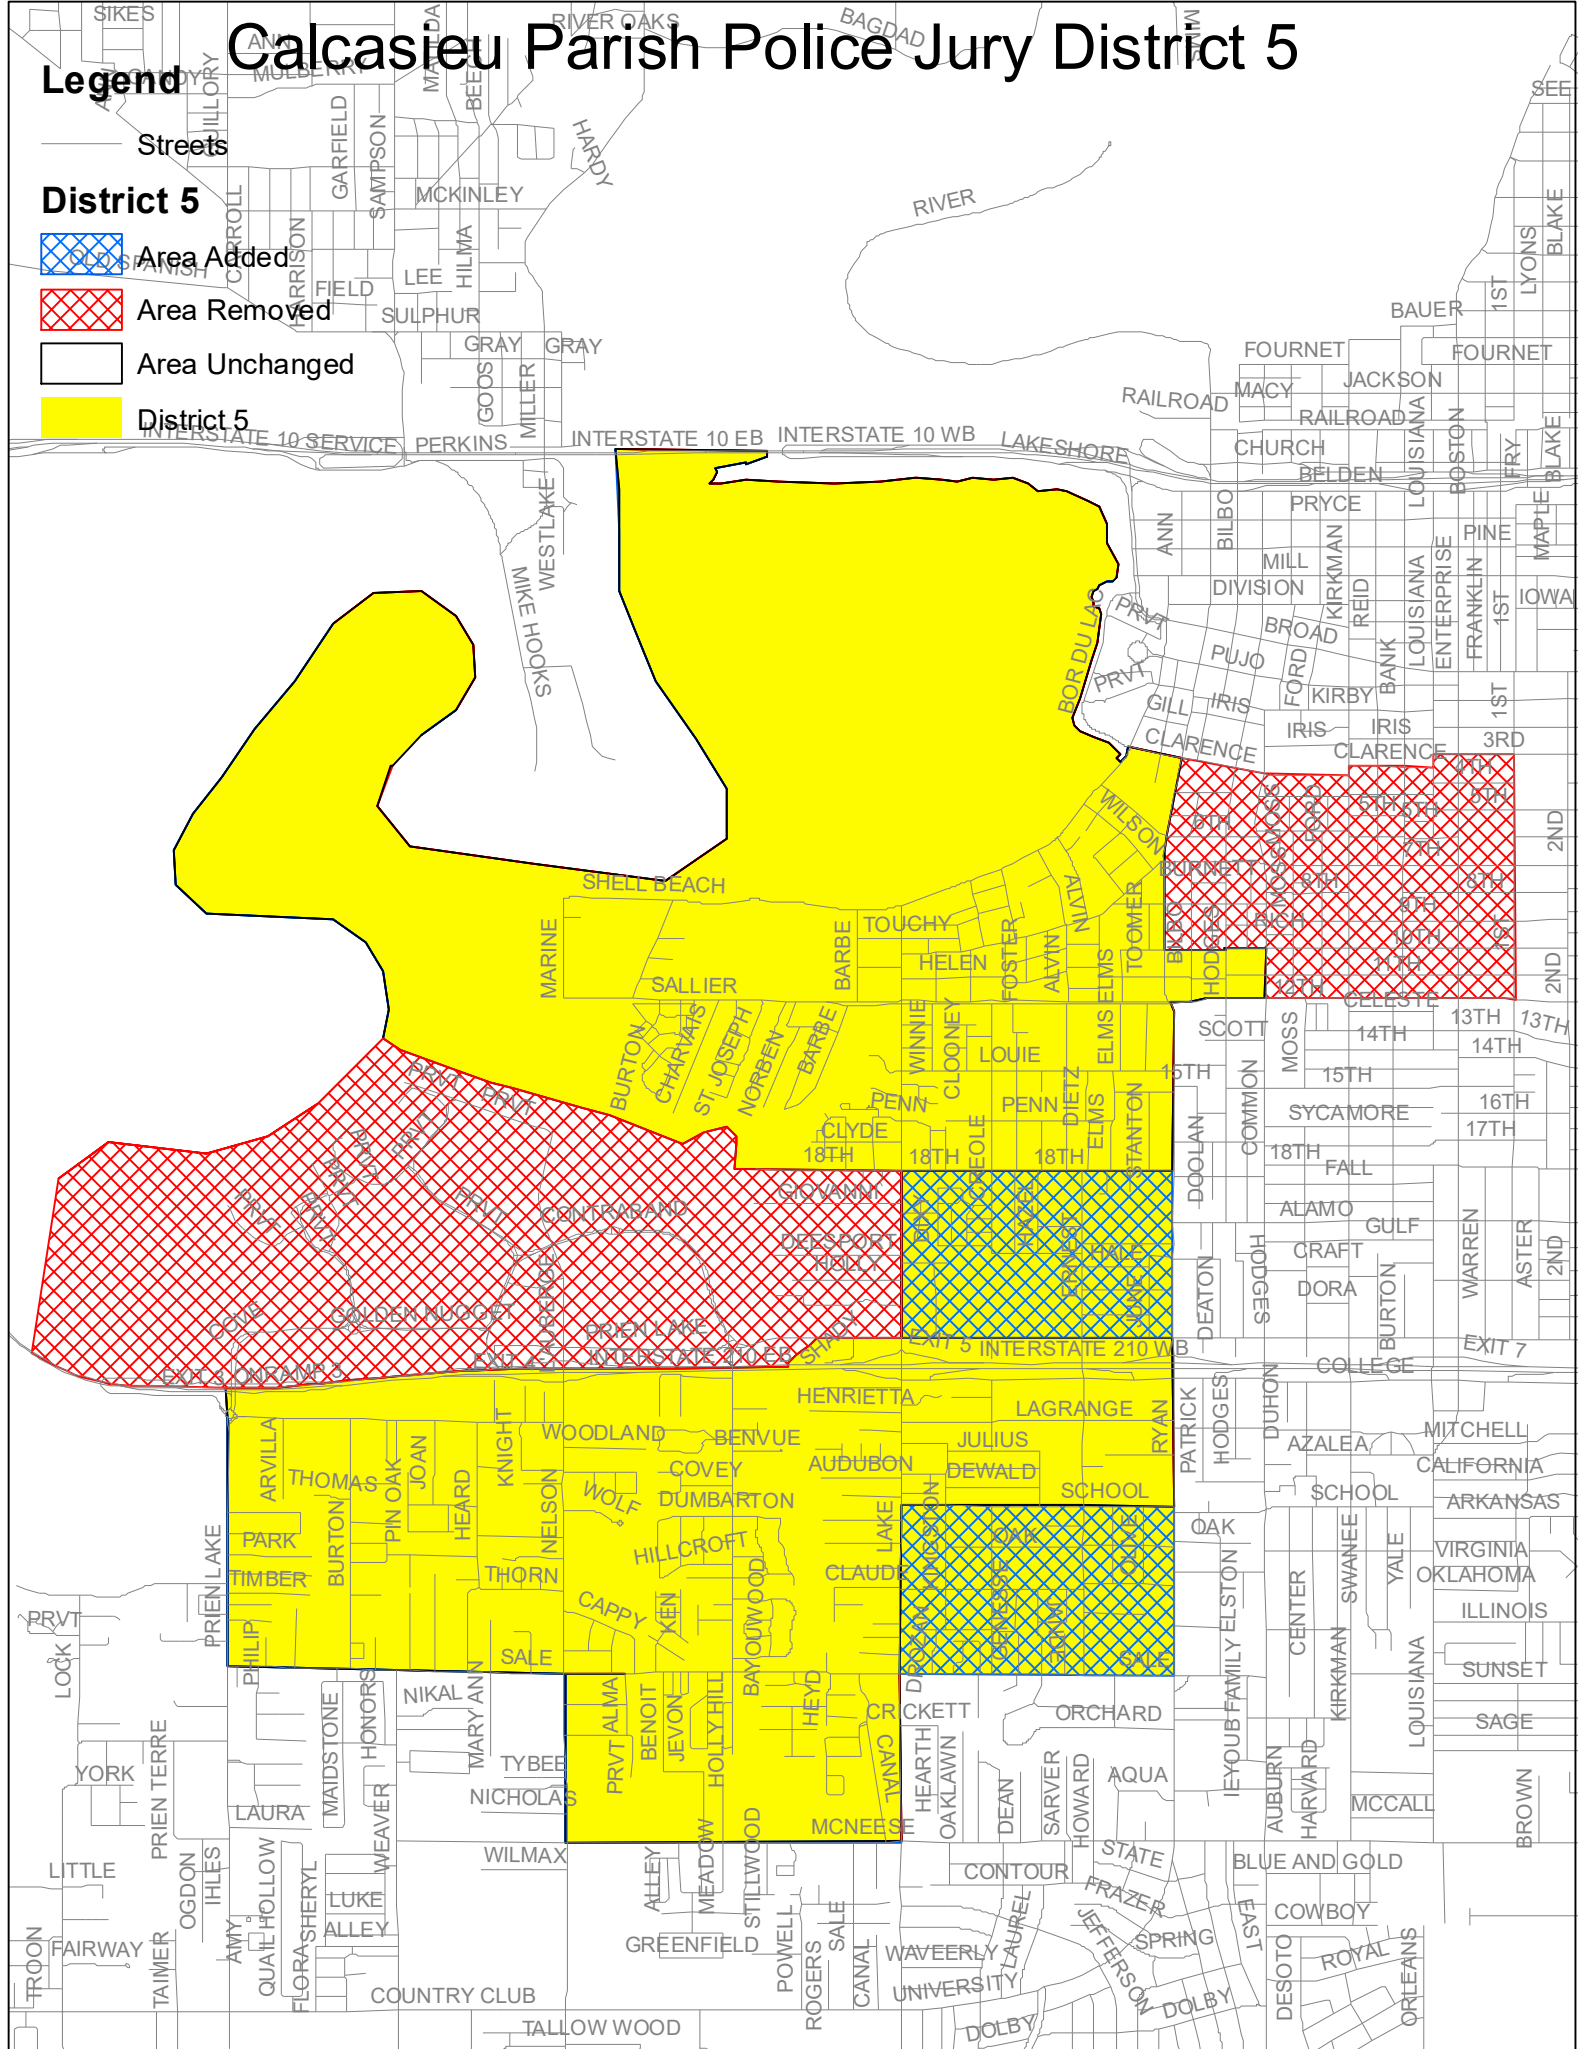

Calcasieu Parish Police Jury District 5

Legend

- Streets
- **District 5**
  - Area Added
  - Area Removed
  - Area Unchanged
  - District 5