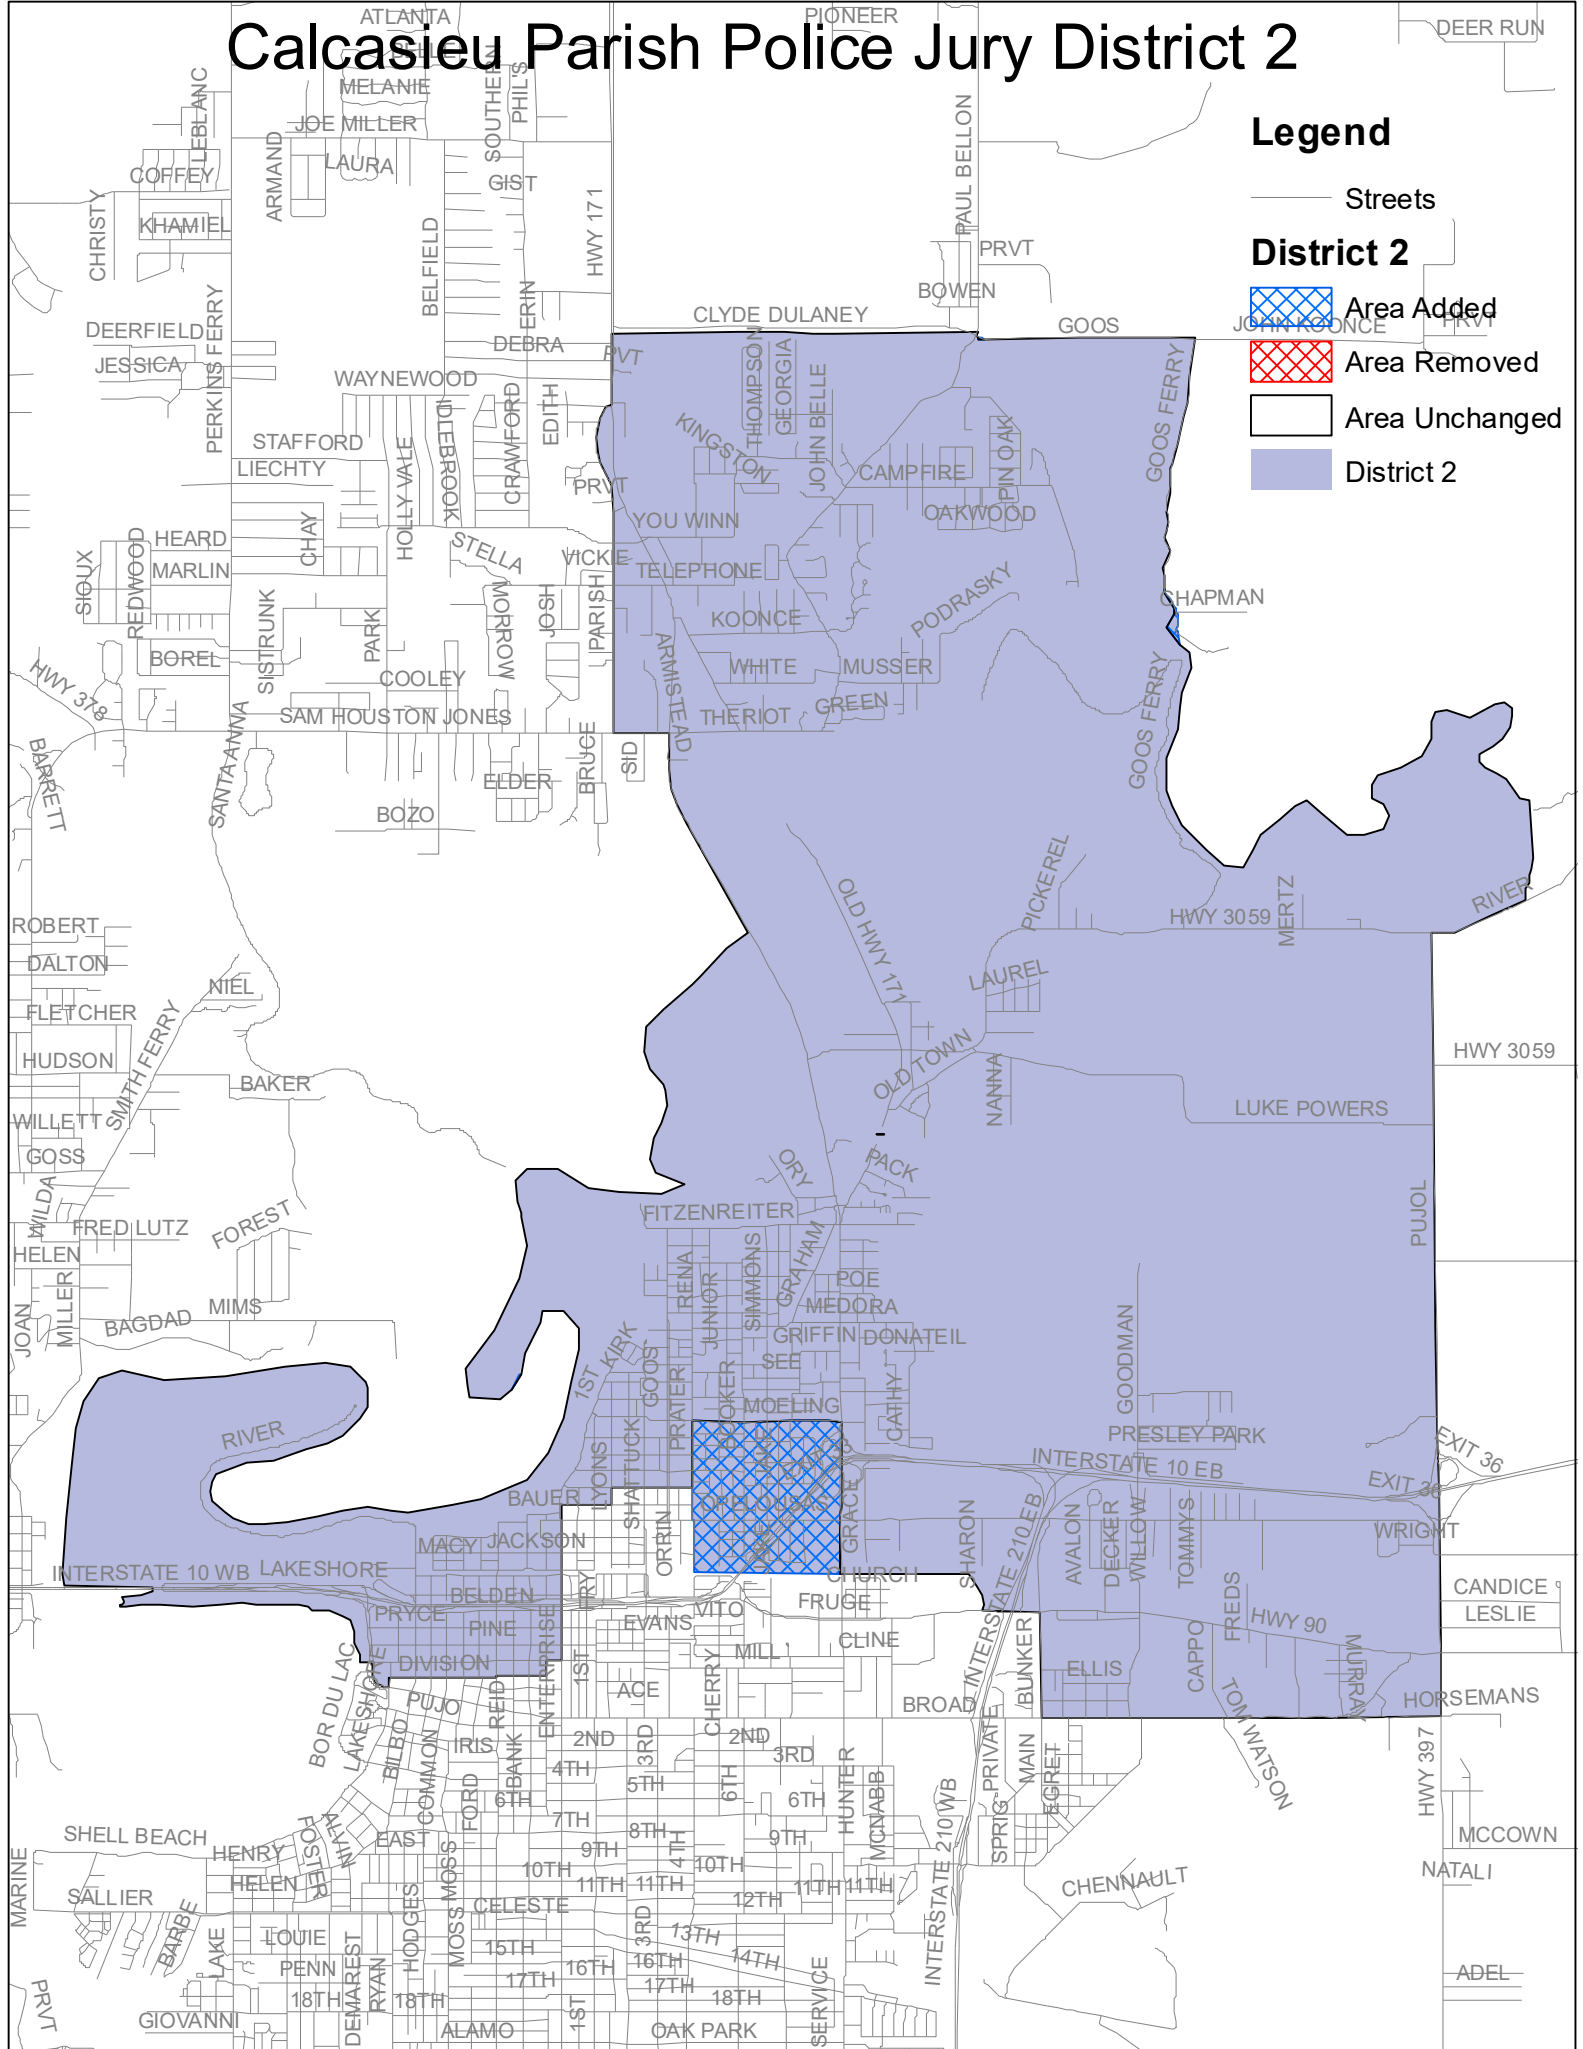

Calcasieu Parish Police Jury District 1

Legend

— Streets

District 1

 Area Added

 Area Removed

 Area Unchanged

Calcasieu Parish Police Jury District 2

Legend

- Streets
- District 2**
-  Area Added
-  Area Removed
-  Area Unchanged
-  District 2

Calcasieu Parish Police Jury District 3

Legend

-  Streets
-  Area Added
-  Area Removed
-  Area Unchanged
-  District 3

Calcasieu Parish Police Jury District 4

Legend

— Streets

District 4

 Area Added

 Area Removed

 Area Unchanged

 District 4