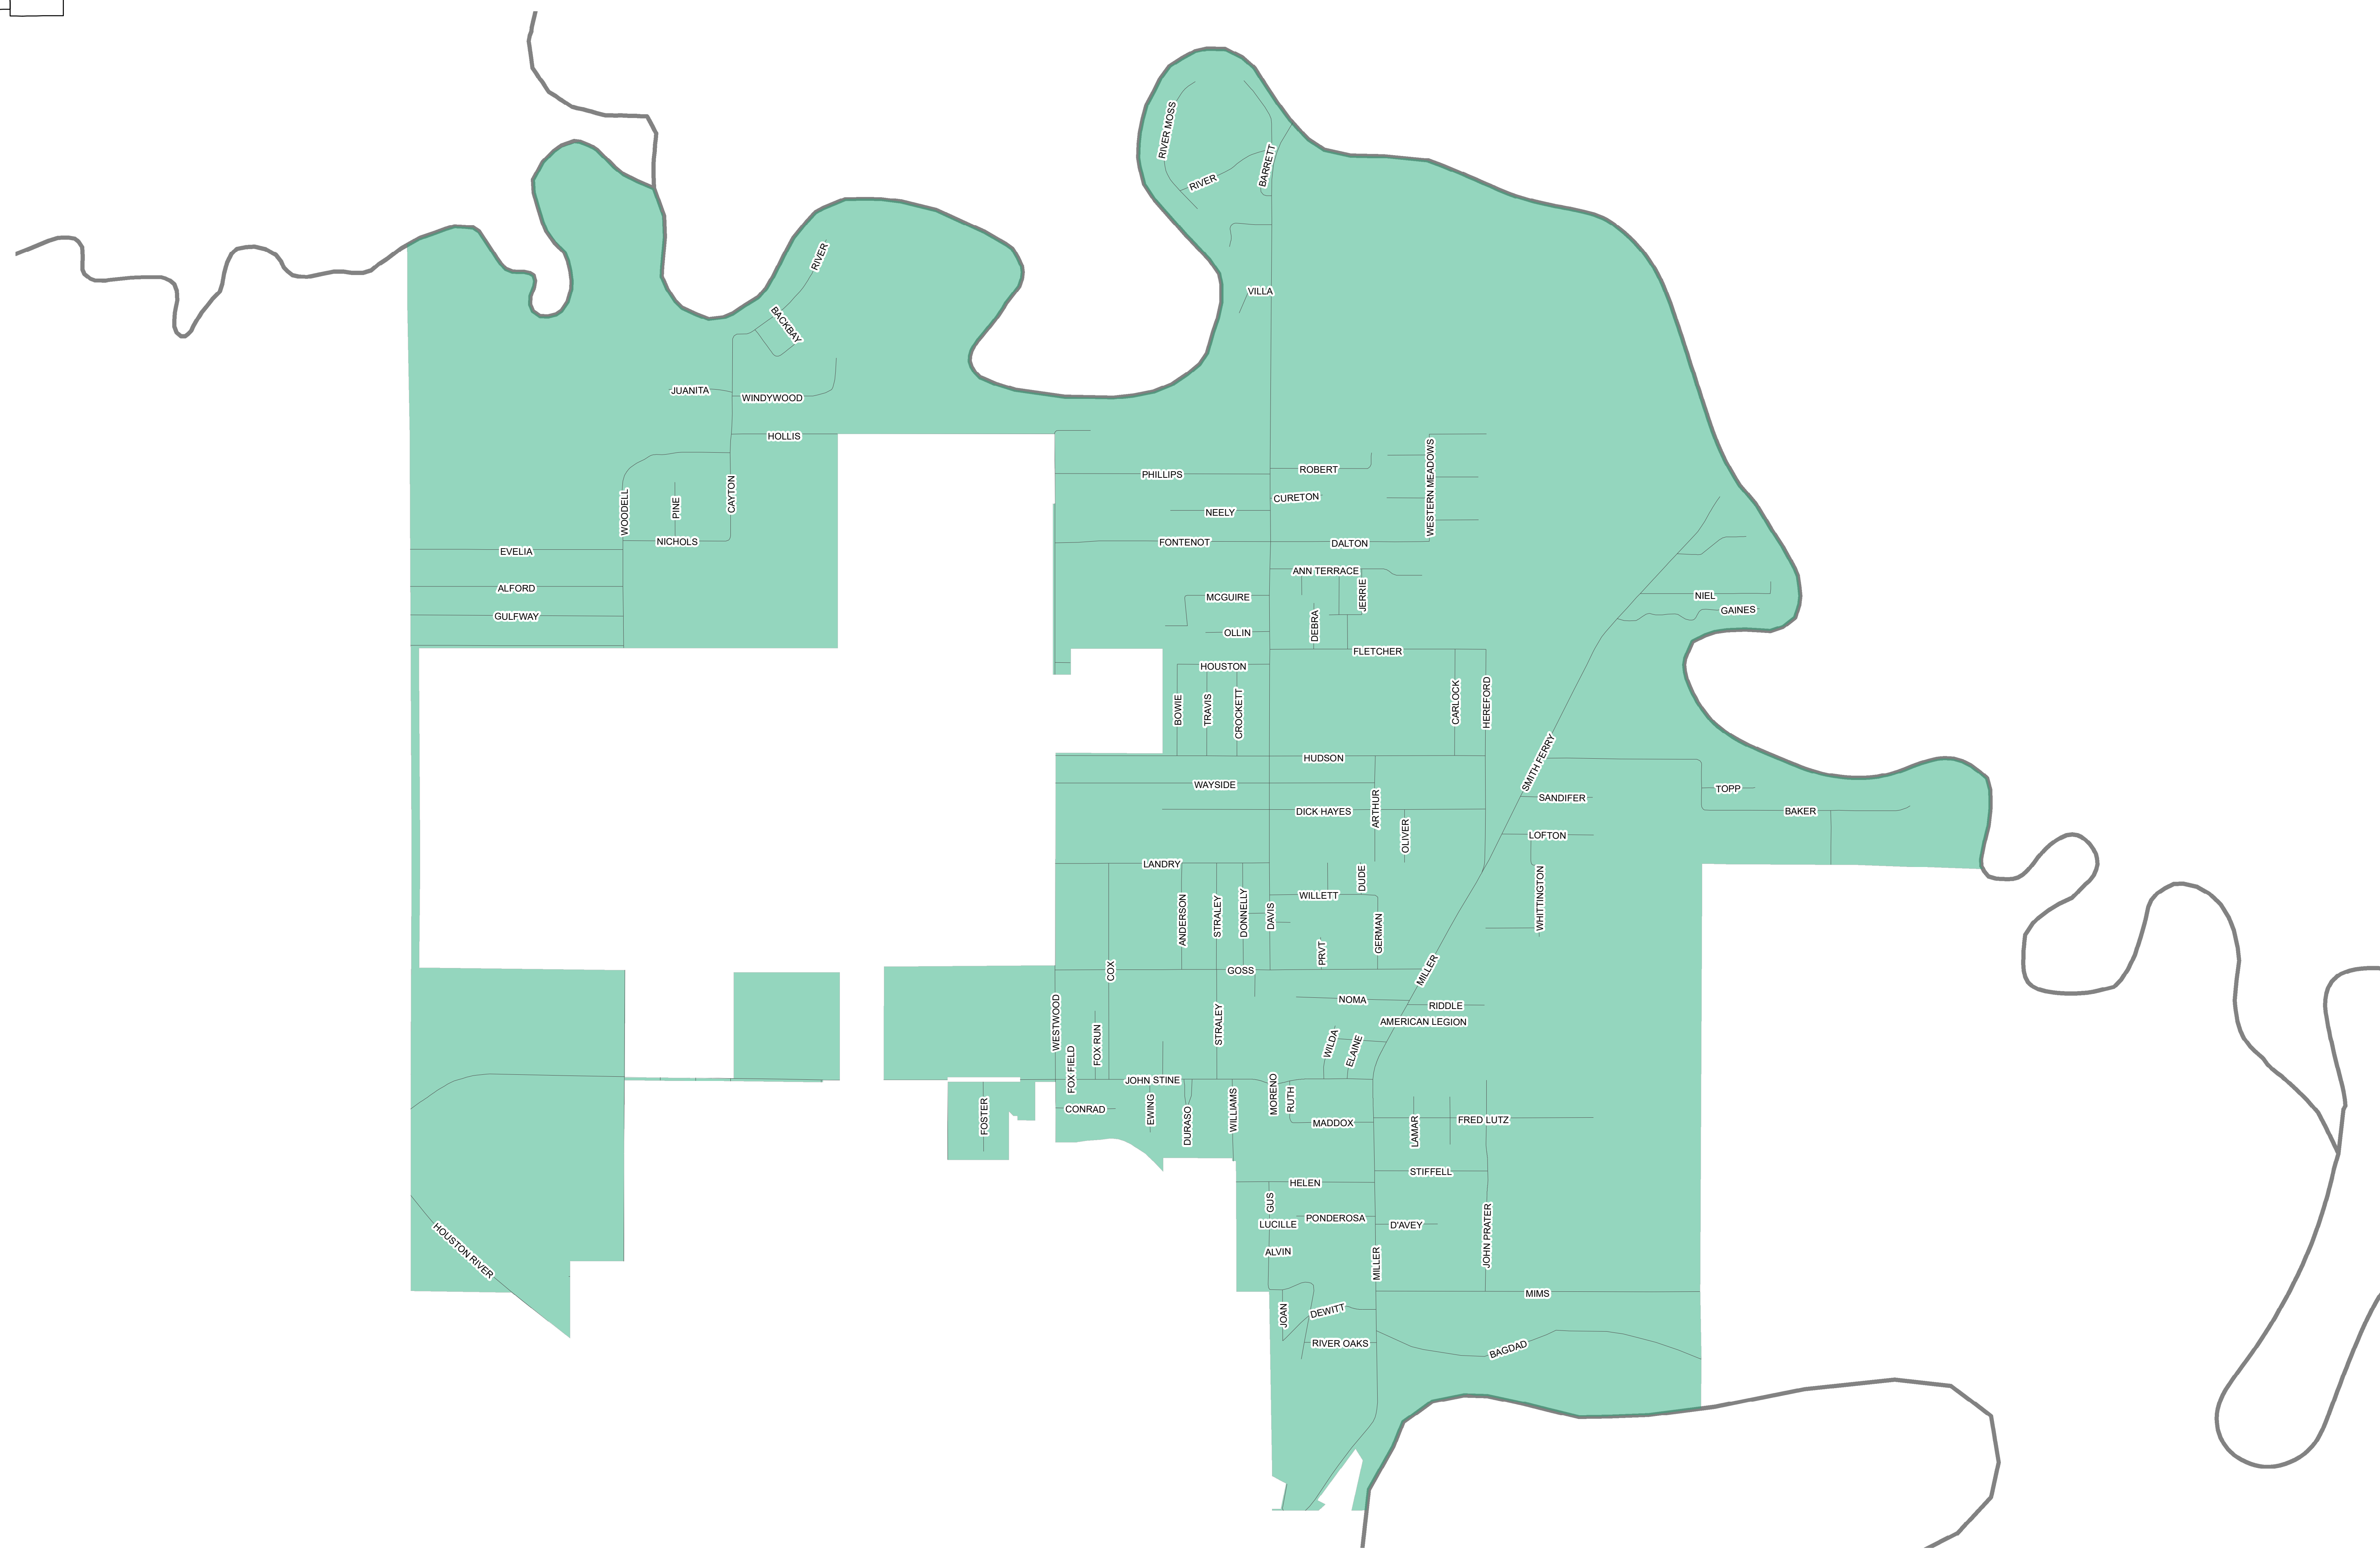

DISTRICT

- 1
- 2
- 4
- 5
- 7
- 8
- 9
- 10
- 11
- 12W
- 12E
- 14
- Wards