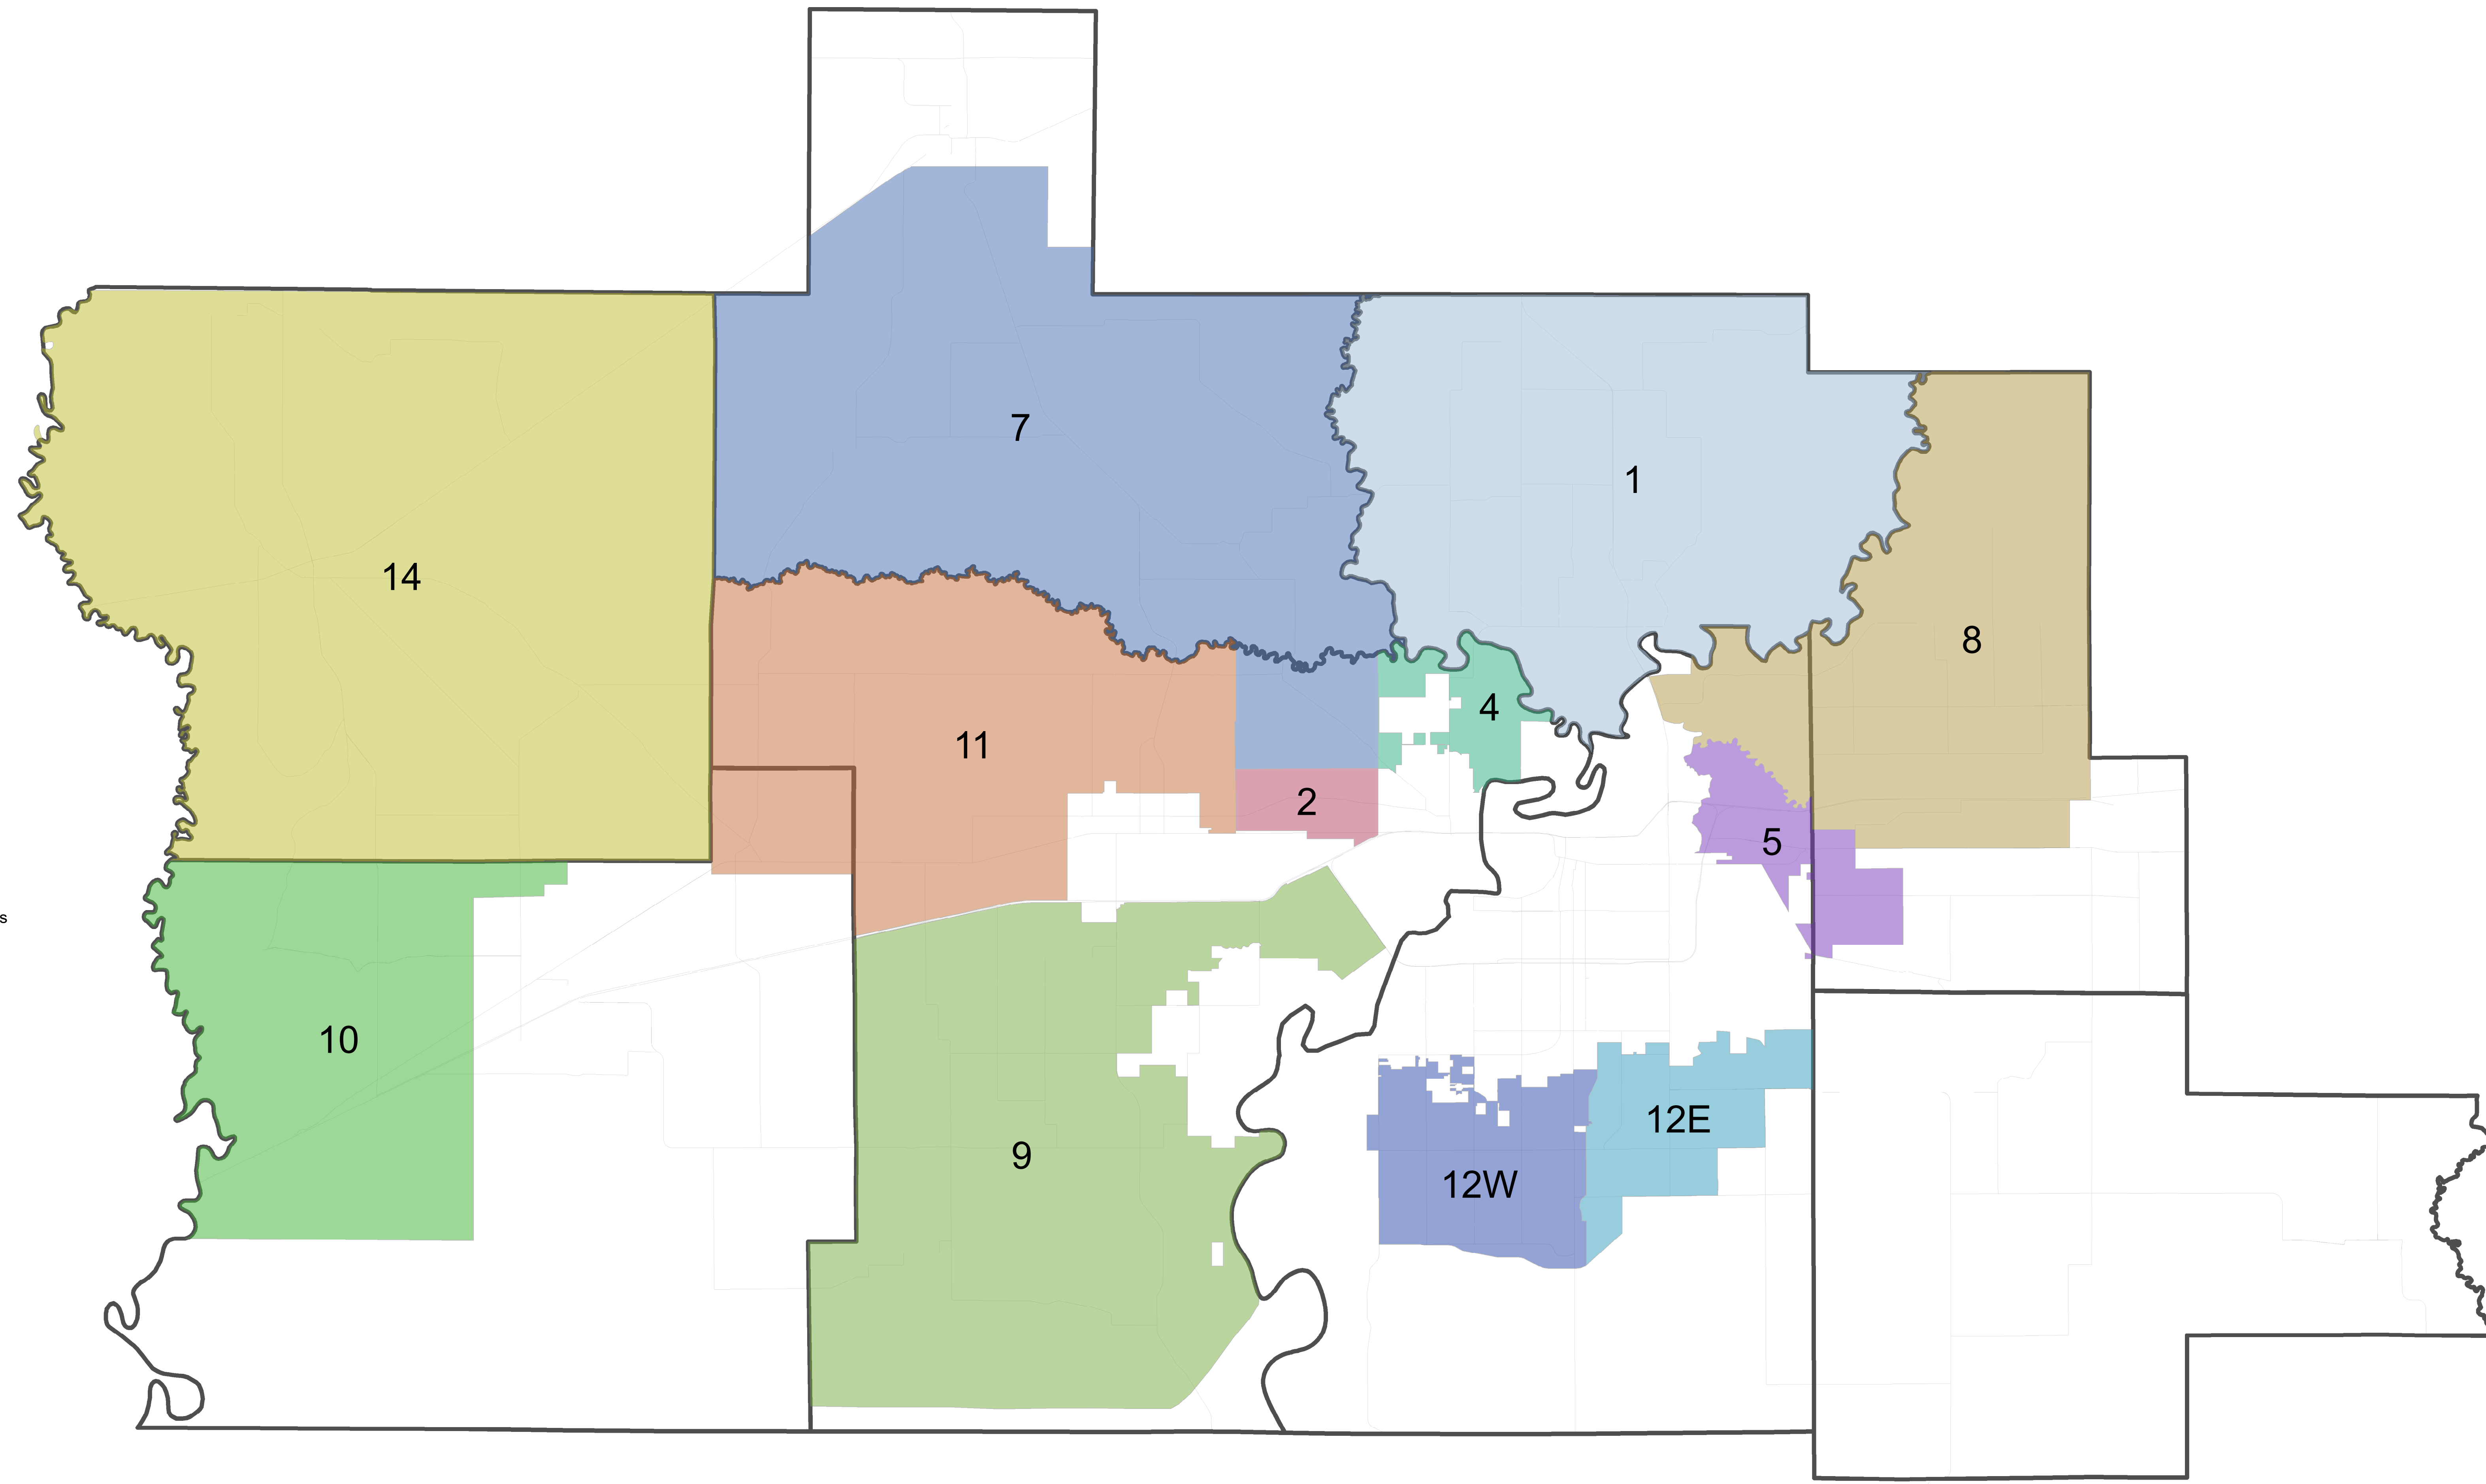

Calcasieu Parish Waterworks Districts

Legend

DISTRICT

- 1
- 2
- 4
- 5
- 7
- 8
- 9
- 10
- 11
- 12W
- 12E
- 14

- Wards
- Major Roads

Calcasieu Parish Waterworks Districts District 1 Ward 1

Legend

— Streets

DISTRICT

- 1
- 2
- 4
- 5
- 7
- 8
- 9
- 10
- 11
- 12W
- 12E
- 14
- Wards

Calcasieu Parish Waterworks Districts District 10 Ward 7

Legend

- Streets
- DISTRICT**
- 1
- 2
- 4
- 5
- 7
- 8
- 9
- 10
- 11
- 12W
- 12E
- 14
- Wards

Calcasieu Parish Waterworks Districts District 11 Wards 4 & 7

Legend

- Streets
- DISTRICT**
- 1
- 2
- 4
- 5
- 7
- 8
- 9
- 10
- 11
- 12W
- 12E
- 14
- Wards

Calcasieu Parish Waterworks Districts District 12W Ward 3

Legend

Streets

DISTRICT

- 1
- 2
- 4
- 5
- 7
- 8
- 9
- 10
- 11
- 12W
- 12E
- 14
- Wards

Calcasieu Parish Waterworks Districts District 14 Ward 5

Legend

— Streets

DISTRICT