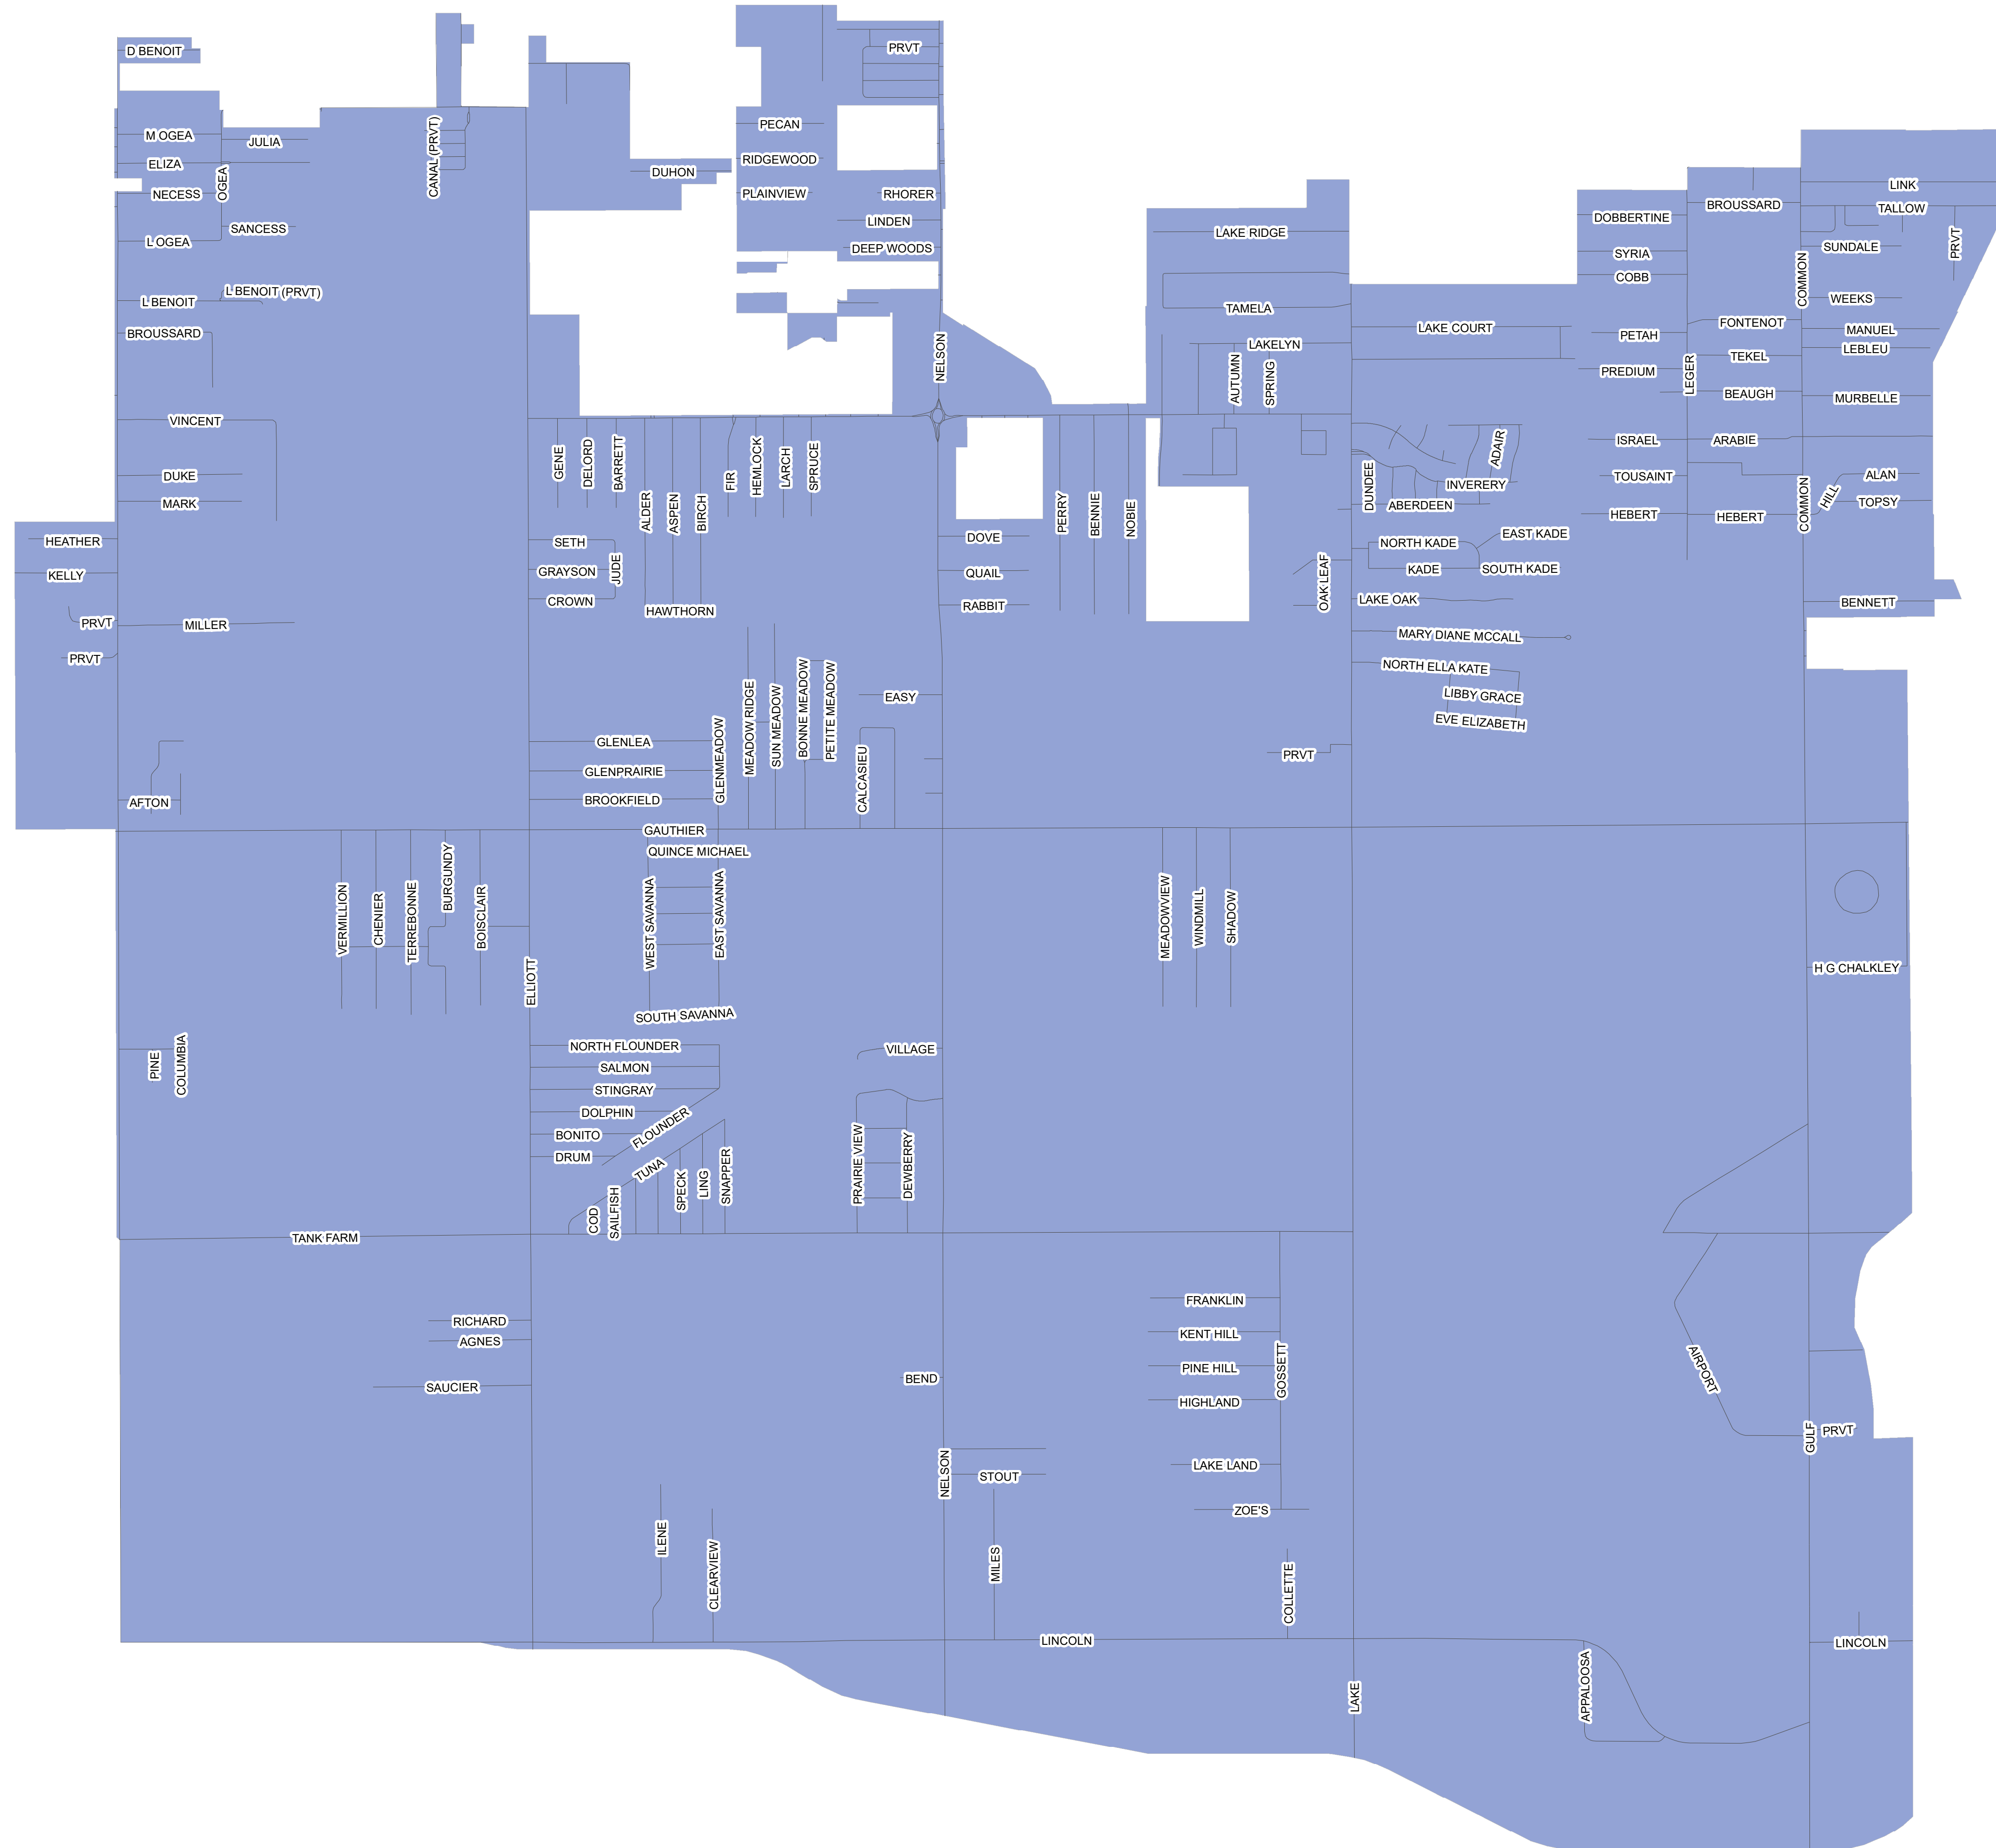

Calcasieu Parish Waterworks Districts

Legend

DISTRICT

- 1
- 2
- 4
- 5
- 7
- 8
- 9
- 10
- 11
- 12W
- 12E
- 14

- Wards
- Major Roads

Calcasieu Parish Waterworks Districts District 1 Ward 1

Legend

— Streets

DISTRICT

- 1
- 2
- 4
- 5
- 7
- 8
- 9
- 10
- 11
- 12W
- 12E
- 14
- Wards

Calcasieu Parish Waterworks Districts District 10 Ward 7

Legend

- Streets
- DISTRICT**
- 1
- 2
- 4
- 5
- 7
- 8
- 9
- 10
- 11
- 12W
- 12E
- 14
- Wards

Calcasieu Parish Waterworks Districts District 11 Wards 4 & 7

Legend

- Streets
- DISTRICT**
- 1
- 2
- 4
- 5
- 7
- 8
- 9
- 10
- 11
- 12W
- 12E
- 14
- Wards

Calcasieu Parish Waterworks Districts District 12W Ward 3

Legend

Streets

DISTRICT

- 1
- 2
- 4
- 5
- 7
- 8
- 9
- 10
- 11
- 12W
- 12E
- 14
- Wards

Calcasieu Parish Waterworks Districts District 14 Ward 5

Legend

— Streets

DISTRICT