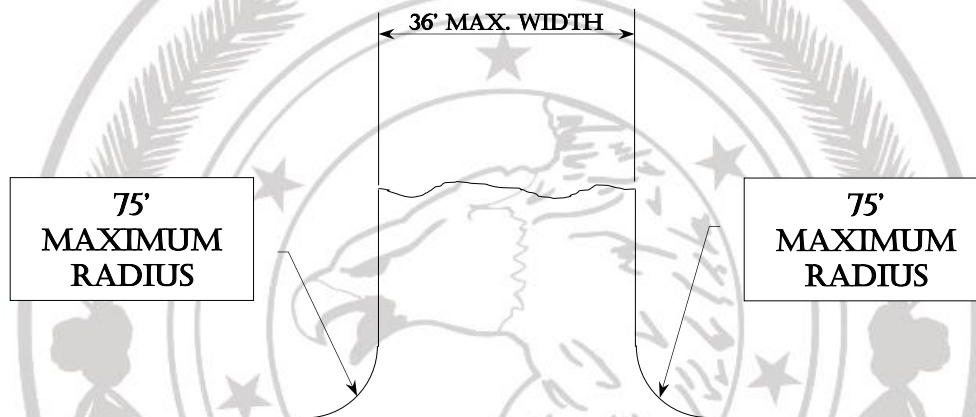

ARTERIAL STREET - (75' MAXIMUM TURNING RADIUS)

*CALCASIEU PARISH RD.*

1840