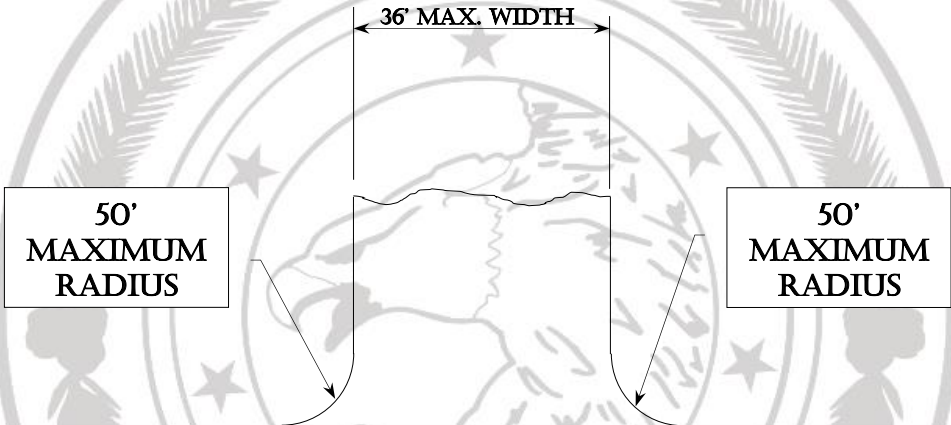

COLLECTOR STREET - (50' MAXIMUM TURNING RADIUS)

*CALCASIEU PARISH RD.*

1840