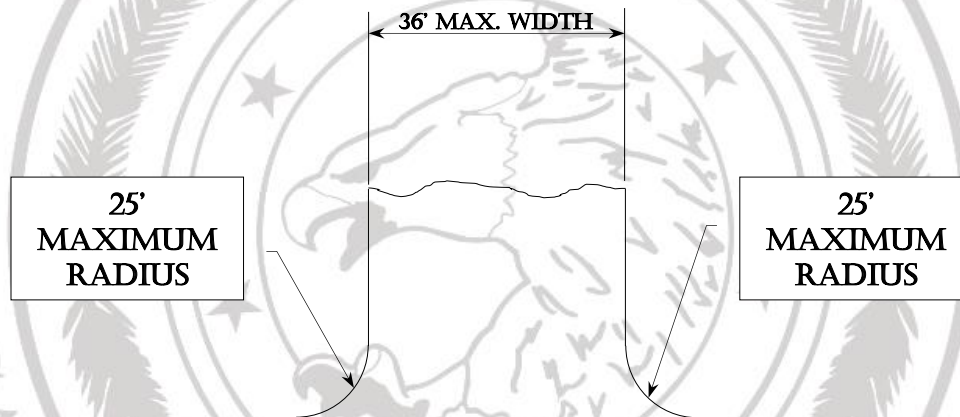

LOCAL STREET - (25' MAXIMUM TURNING RADIUS)

*CALCASIEU PARISH RD.*